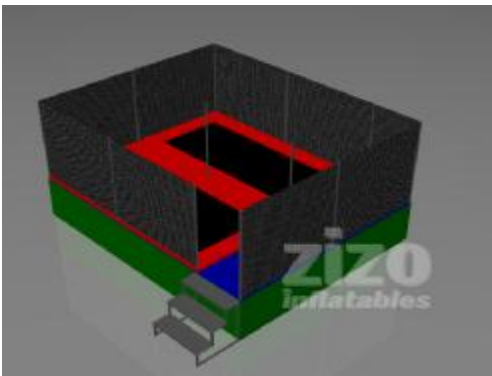

Trampoline

4m80 x 5m90