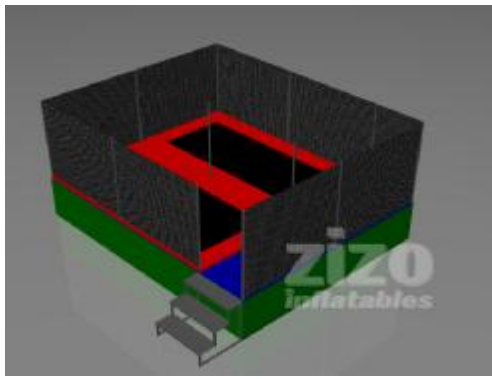

Trampoline

4m80 x 5m90